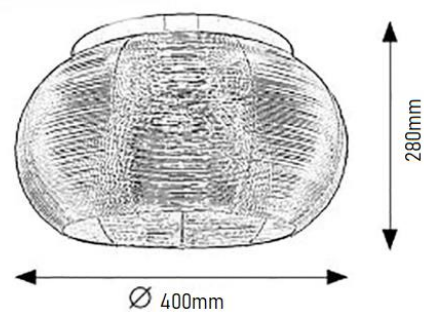

PRODUCT DETAILS »

Catalogue number	Description	Colour	Lamp holder
955KERRY3WL/AL	Ceiling lamp	Aluminium	3xE27
955KERRY3P/AL	Pendant	Aluminium	3xE27

DIMENSIONS »

955KERRY3P/AL

955KERRY3WL/AL

ADDITIONAL INFORMATION »

Catalogue number	Barcode	Packing/ Box (pcs)
955KERRY3WL/AL	3800131228628	1/1
955KERRY3P/AL	3800131228611	1/1