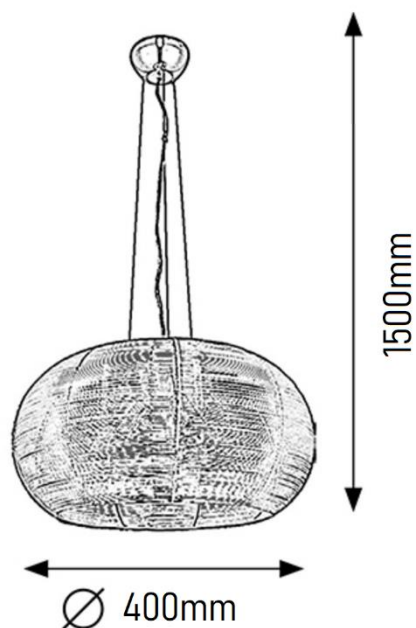

PRODUCT DETAILS »

Catalogue number	Description	Colour	Lamp holder
955KERRY3WL/AL	Ceiling lamp	Aluminium	3xE27
955KERRY3P/AL	Pendant	Aluminium	3xE27

DIMENSIONS »

955KERRY3P/AL

955KERRY3WL/AL